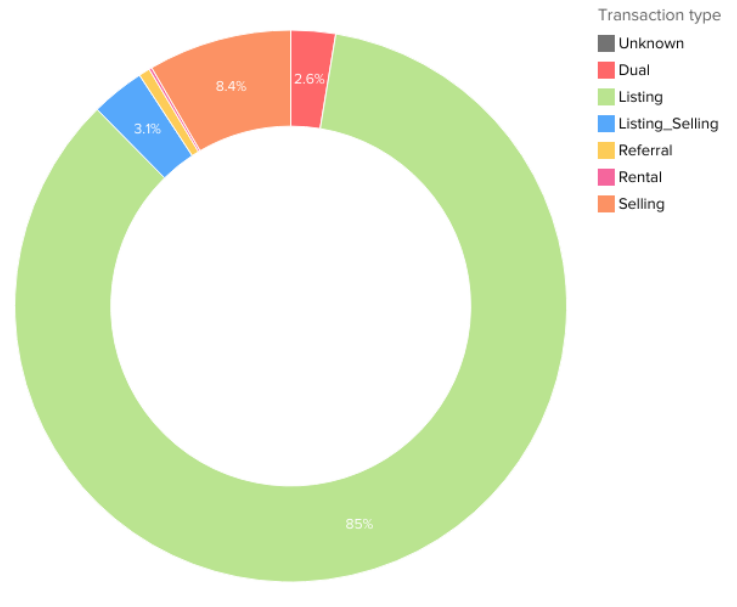

BrokerSumo Dashboard

Closed Report

Pipeline Funnel Report

Transaction Type Report

Top Agents

Lead Conversion