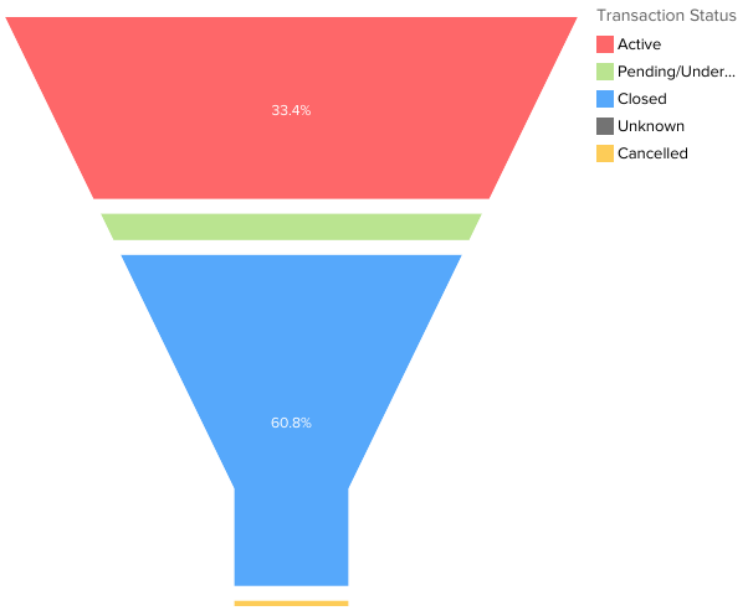

BrokerSumo Dashboard

Closed Report

Pipeline Funnel Report

Transaction Type Report

Top Agents

Lead Conversion