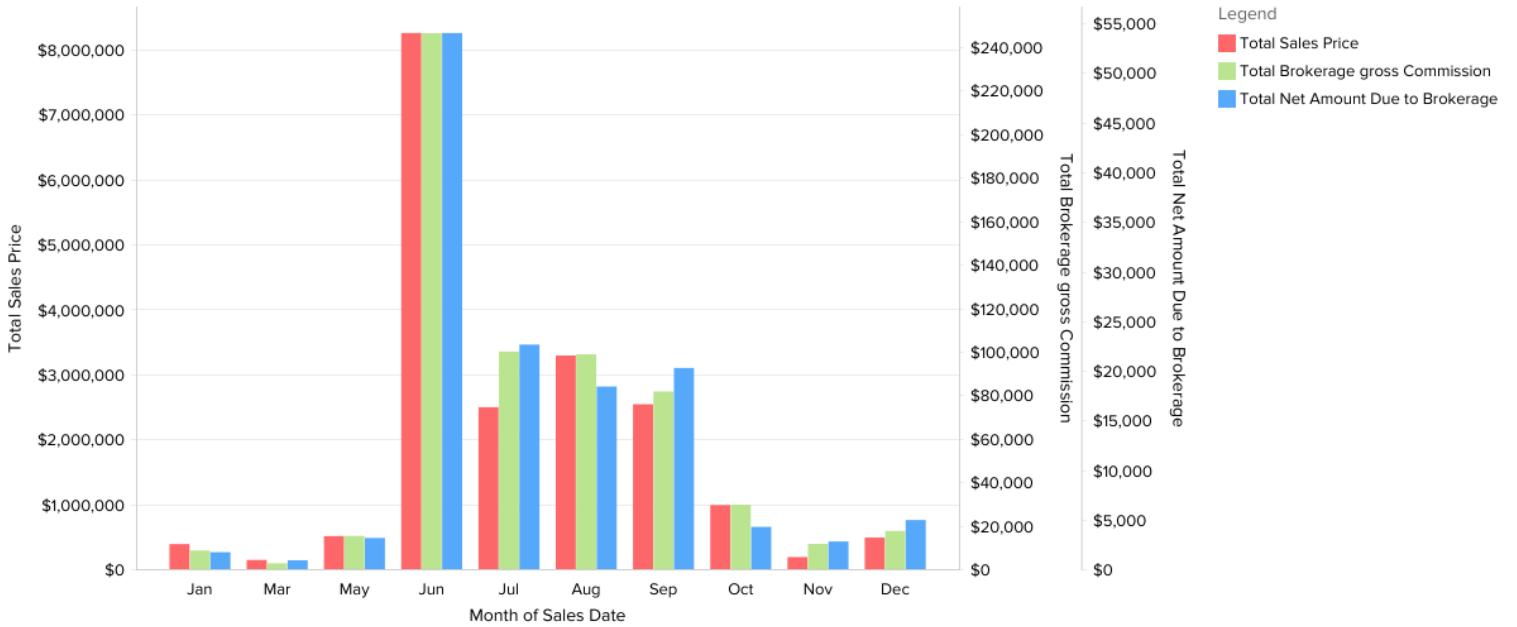

BrokerSumo Dashboard

Closed Report

Pipeline Funnel Report

Transaction Type Report

Top Agents

Lead Conversion