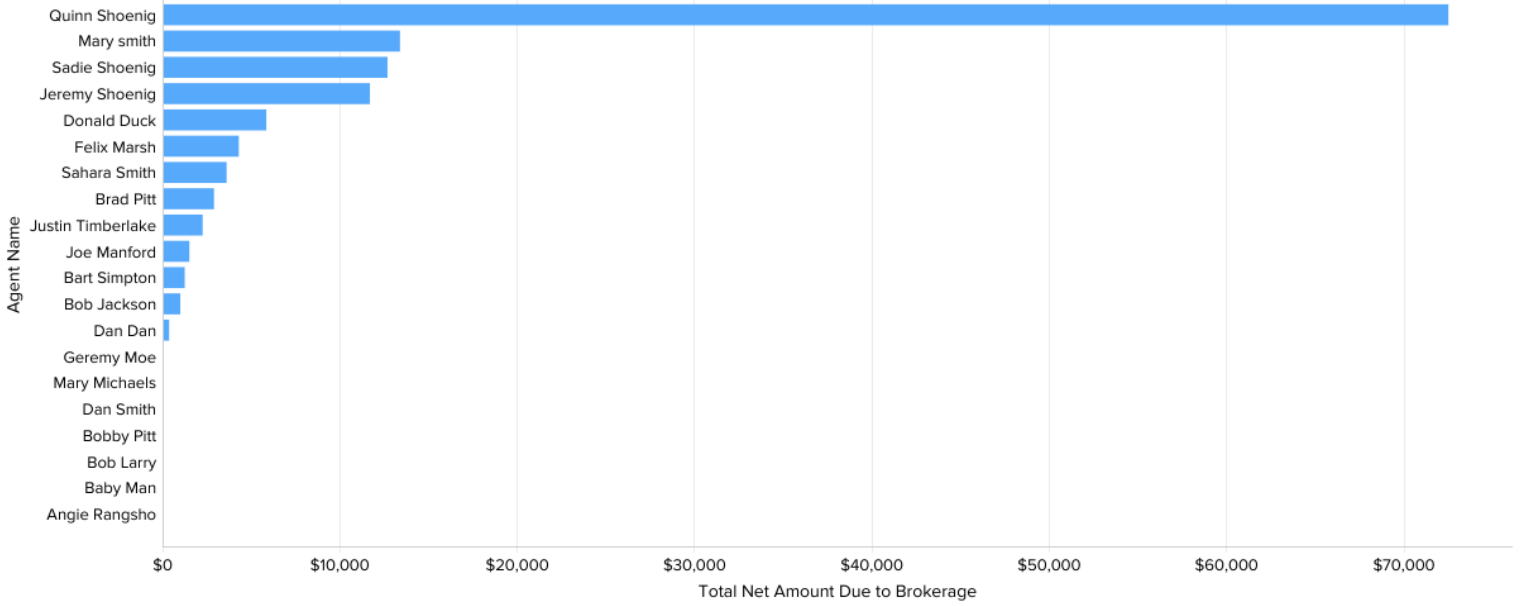

BrokerSumo Dashboard

Closed Report

Pipeline Funnel Report

Transaction Type Report

Top Agents

Lead Conversion