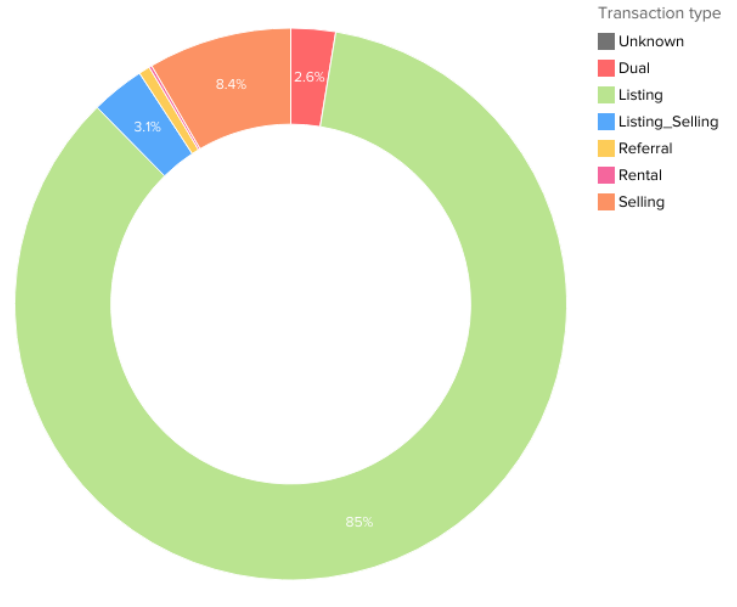

BrokerSumo Dashboard

Closed Report

Pipeline Funnel Report

Transaction Type Report

Top Agents

Lead Conversion