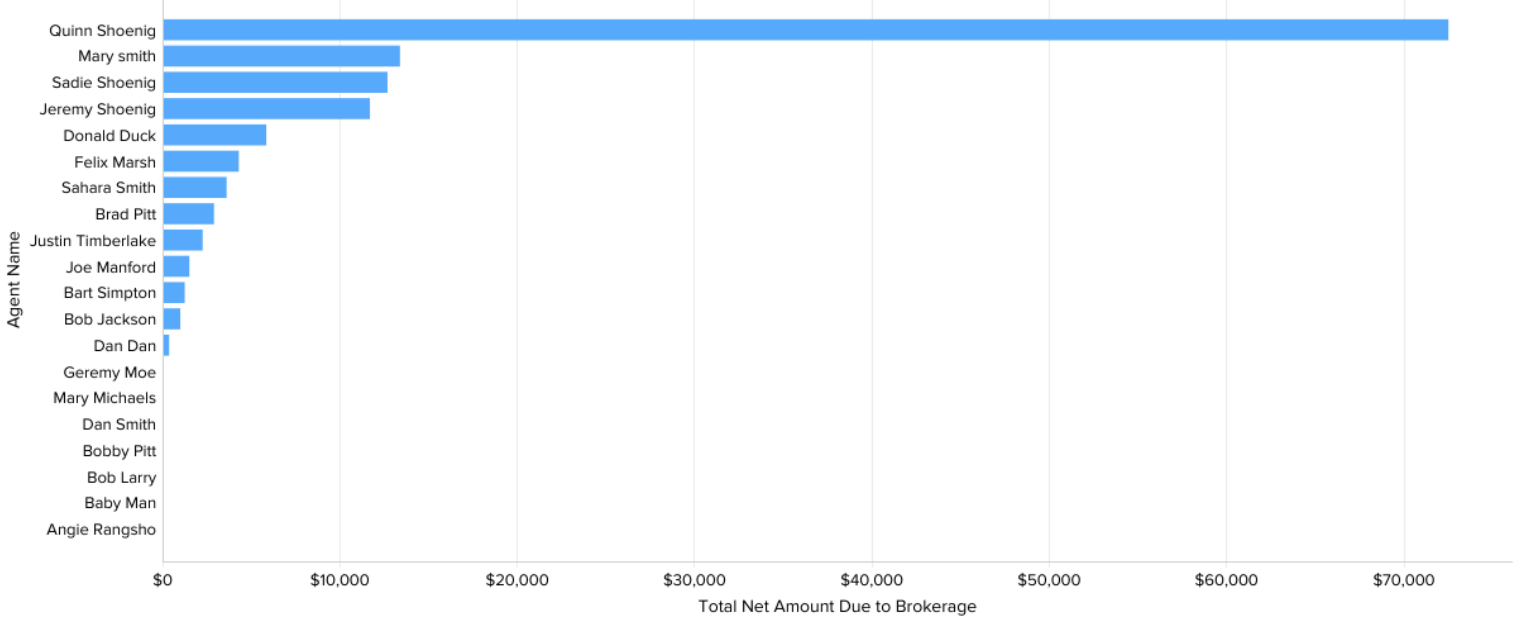

BrokerSumo Dashboard

Closed Report

Pipeline Funnel Report

Transaction Type Report

Top Agents

Lead Conversion