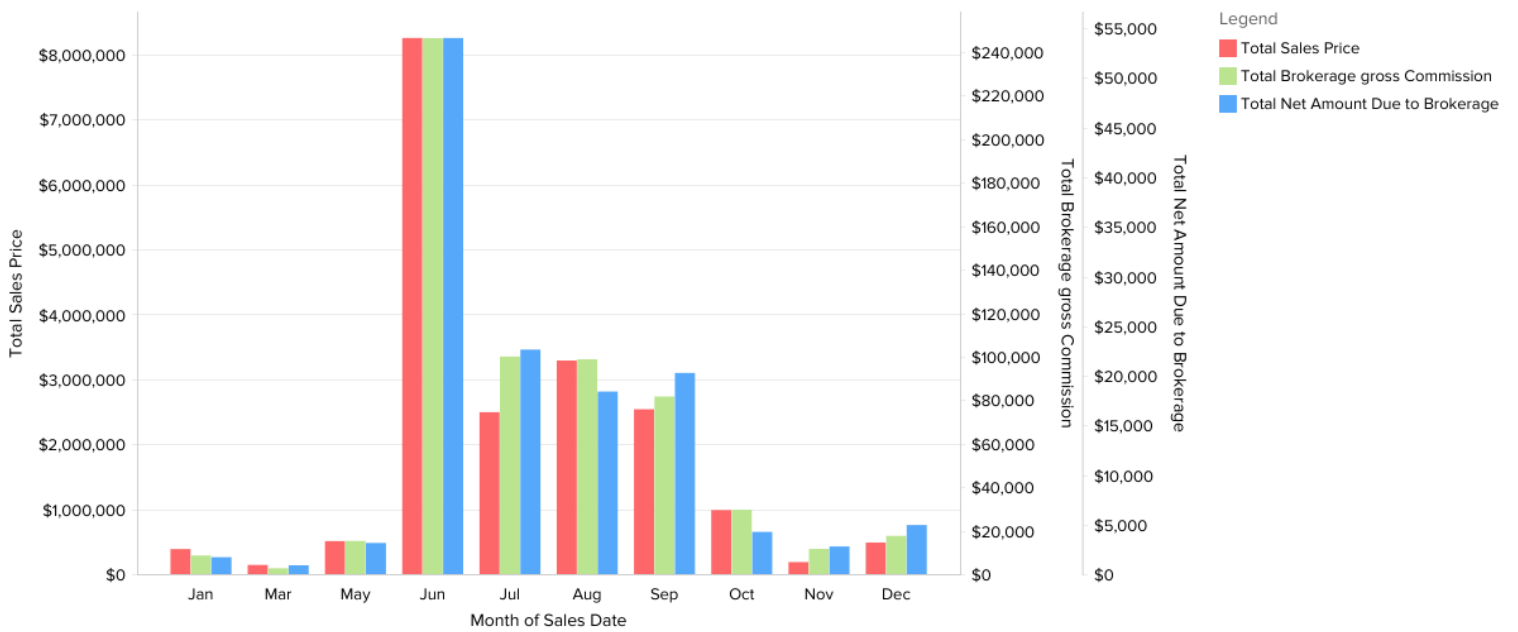

BrokerSumo Dashboard

Closed Report

Pipeline Funnel Report

Transaction Type Report

Top Agents

Lead Conversion