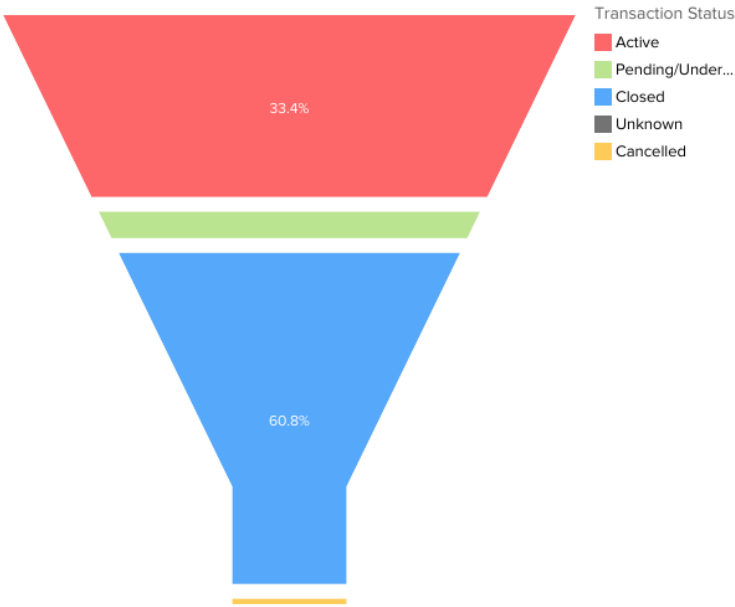

BrokerSumo Dashboard

Closed Report

Pipeline Funnel Report

Transaction Type Report

Top Agents

Lead Conversion